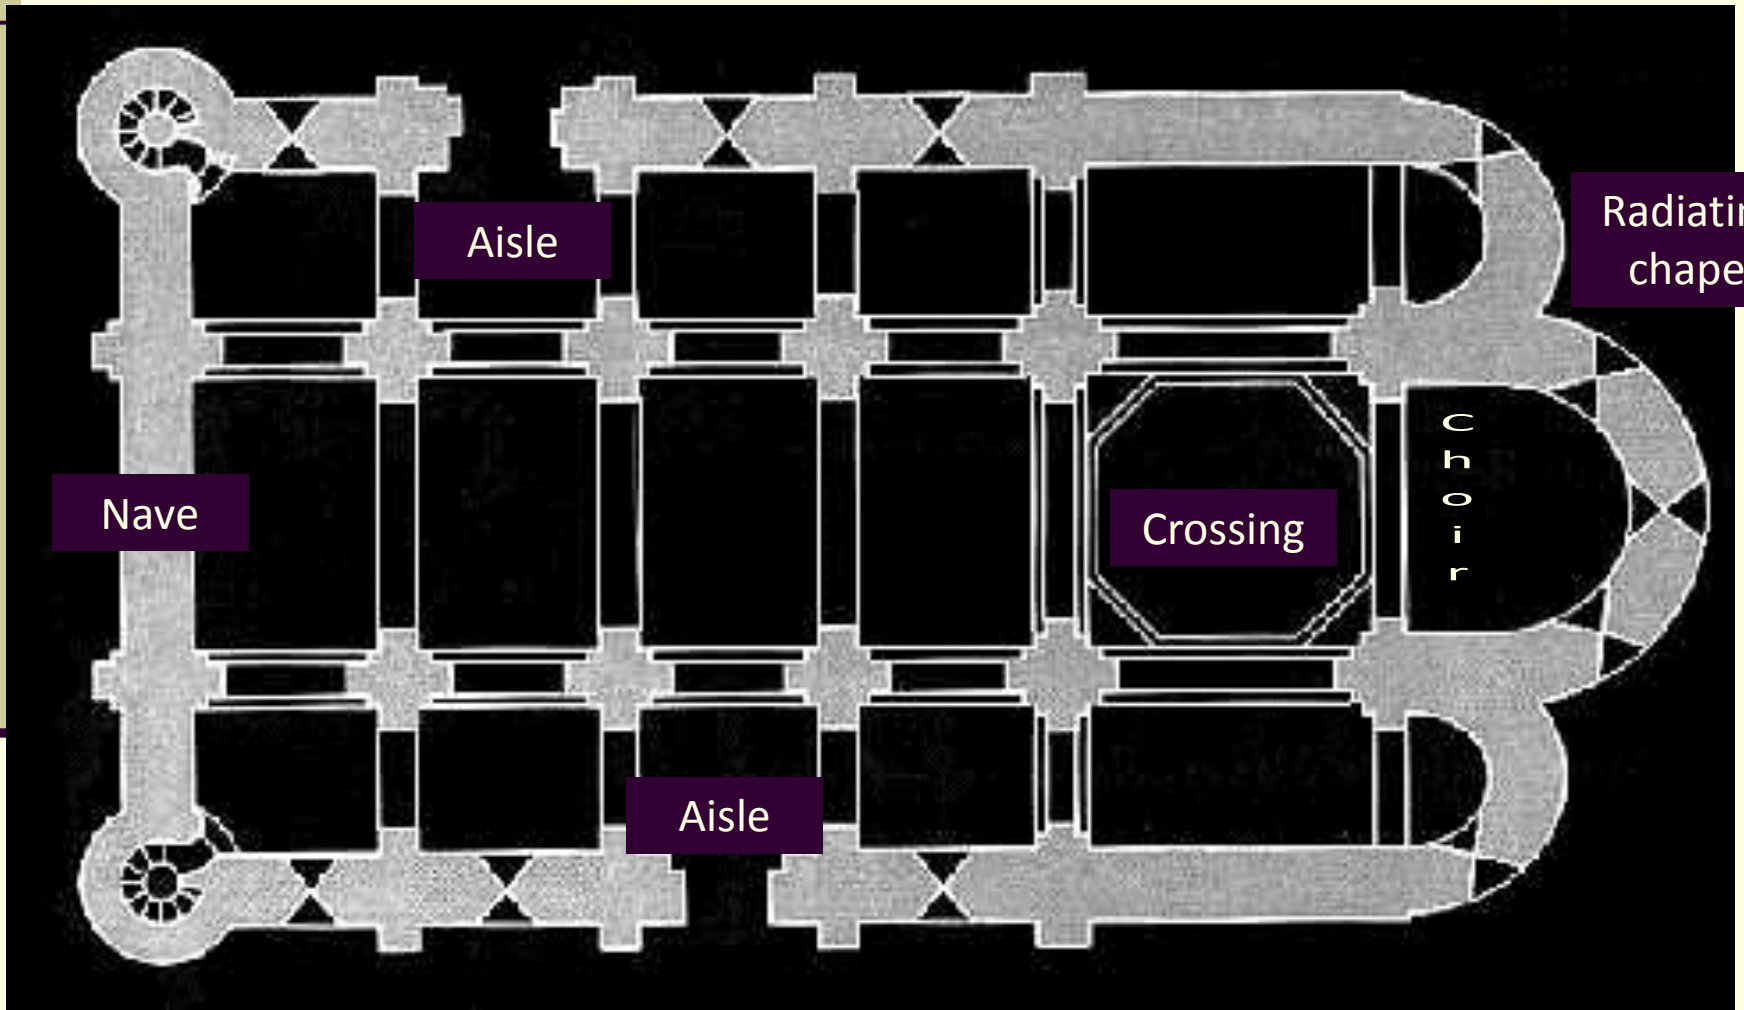

Cornel

Thick walls

Romanesque layout

©2000 Charles Weng

Baptistery, cathedral and campanile Pisa

Saint Dominic of Silos Abbey

Monte Casino Monastery

Romanesque portal
▪ Archivolts