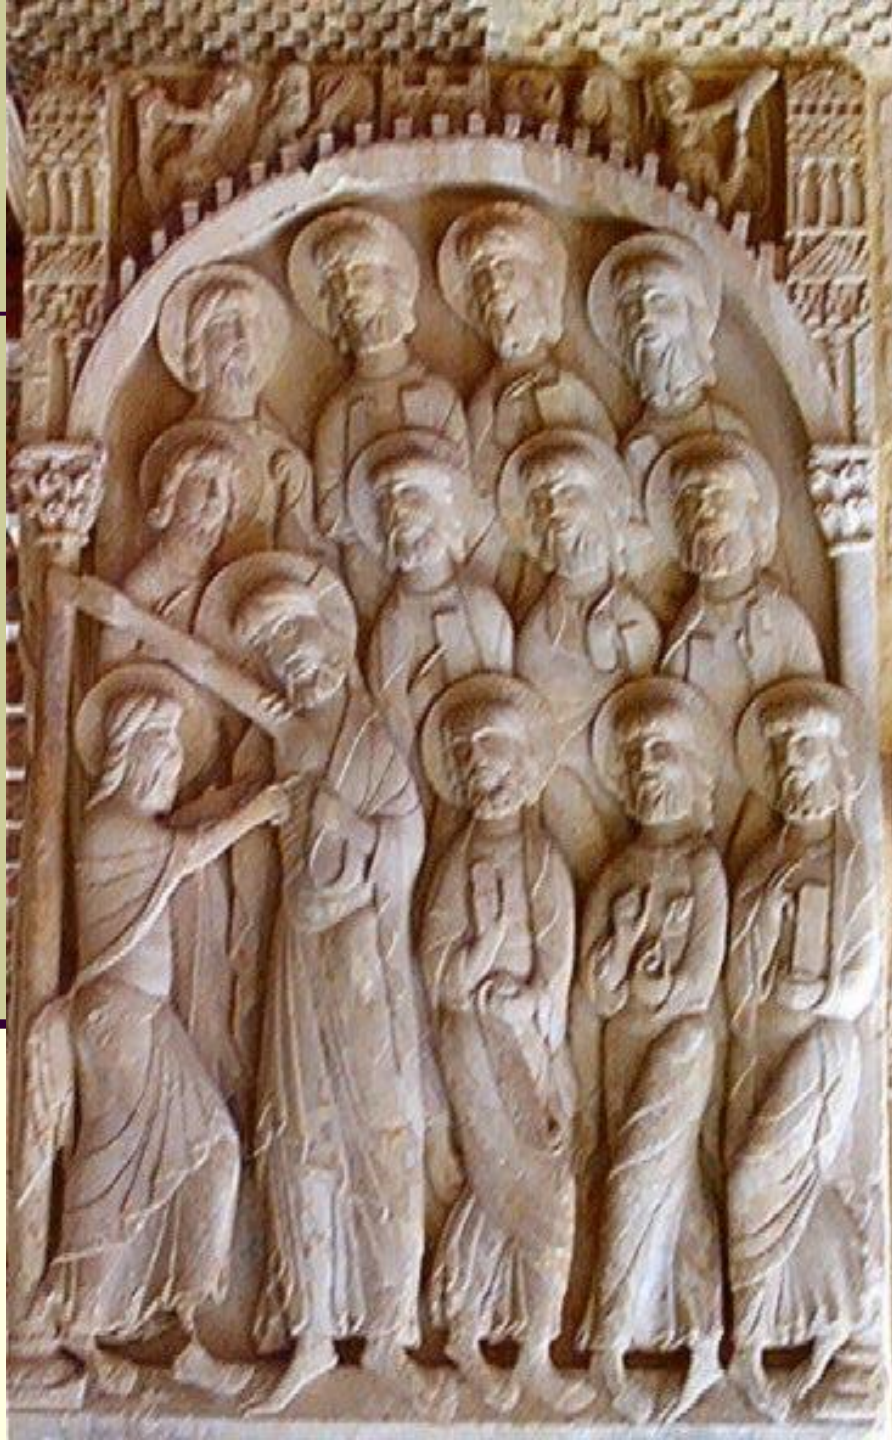

Romanesque Art

Origins

- XI, XII and XIII centuries.
- Medieval art that shares certain characteristics with ancient Roman architectural style

Rounded archs

Tournai Cathedral - Belgium

Archivolt

Stone vaults

Cornel

Thick walls

Romanesque layout

©2000 Charles Weng

Baptistery, cathedral and campanile Pisa

Saint Dominic of Silos Abbey

Monte Casino Monastery

Romanesque portal
▪ Archivolts

Tympanum - Exterior relief sculpture

Sculptured capitel

Relief sculpture

Painting

Techniques

- Temple and Fresco for mural and canvas painting
- Temple, watercolor and wash painting for wood with Golden applications