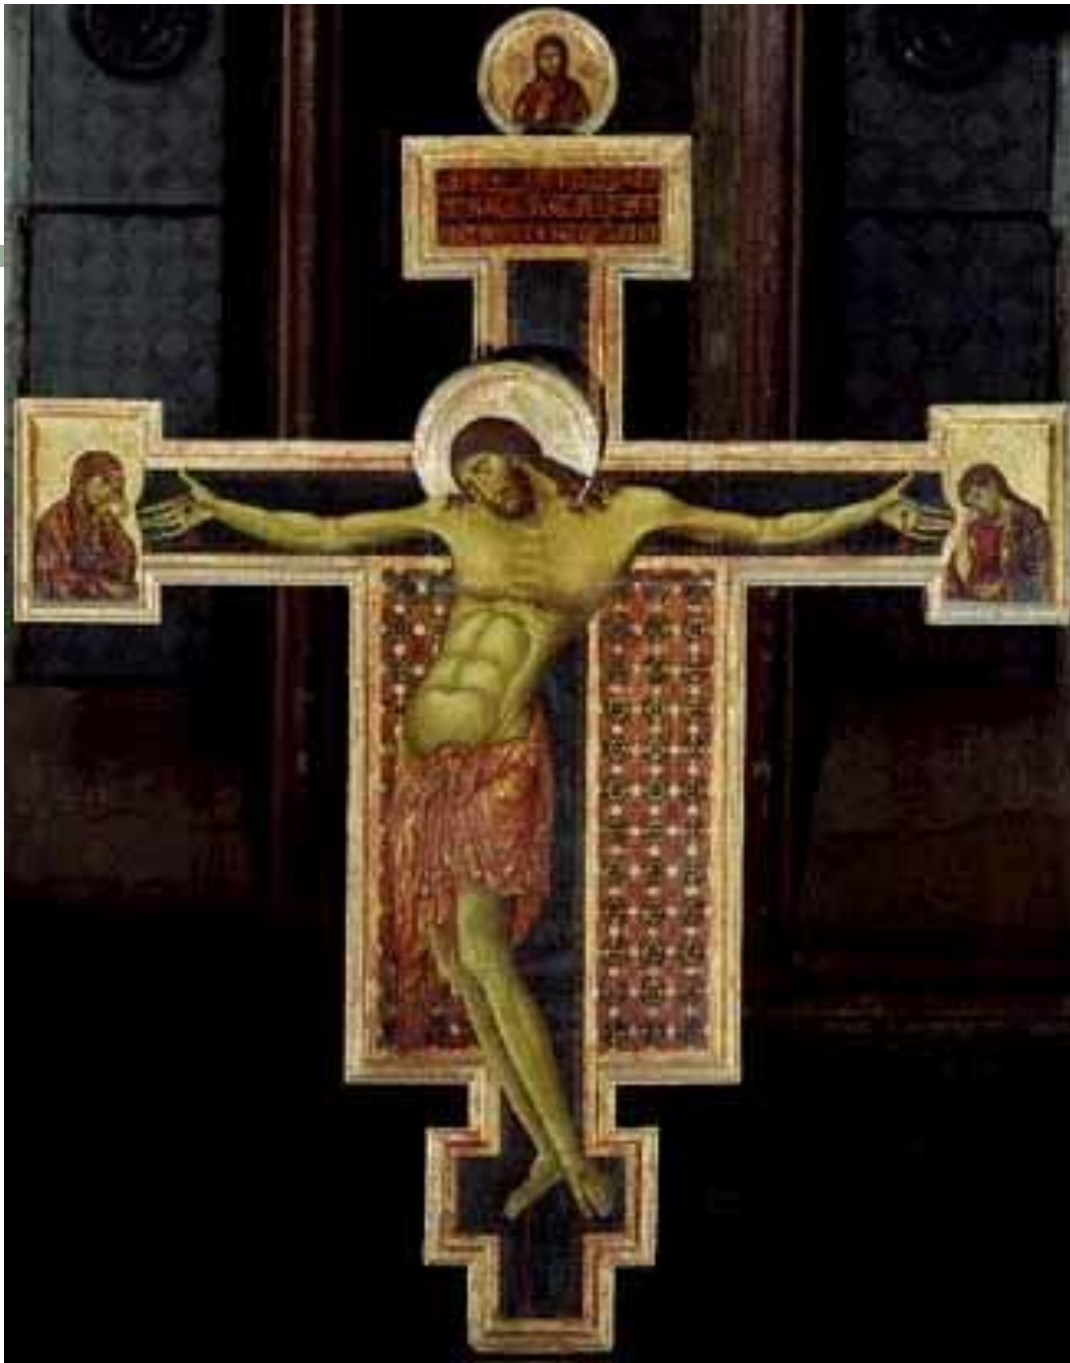

Gothic Art

Ribbed
vaults

Pointed archs

Rose
Window

Flying buttress

Pinnacles

Stained Glass

Cathedral Köln

Painting

Duocento - Trecento

A decorative horizontal line spans the width of the slide. On the left side, a dark brown bracket '[' is positioned above the line. On the right side, a teal bracket ']' is positioned above the line. The line itself has a slight gradient from light green on the left to white on the right.

Florentine School

Cathedral Siena
Duccio

Maestà (Madonna with angels and saints) - Duccio

]

Christ and
the
Samaritan
- Duccio

Il Crocefisso - Cimabue

**Cimabue - Crucifix -
Original
Church of Santa Croce
Florence, Italy**