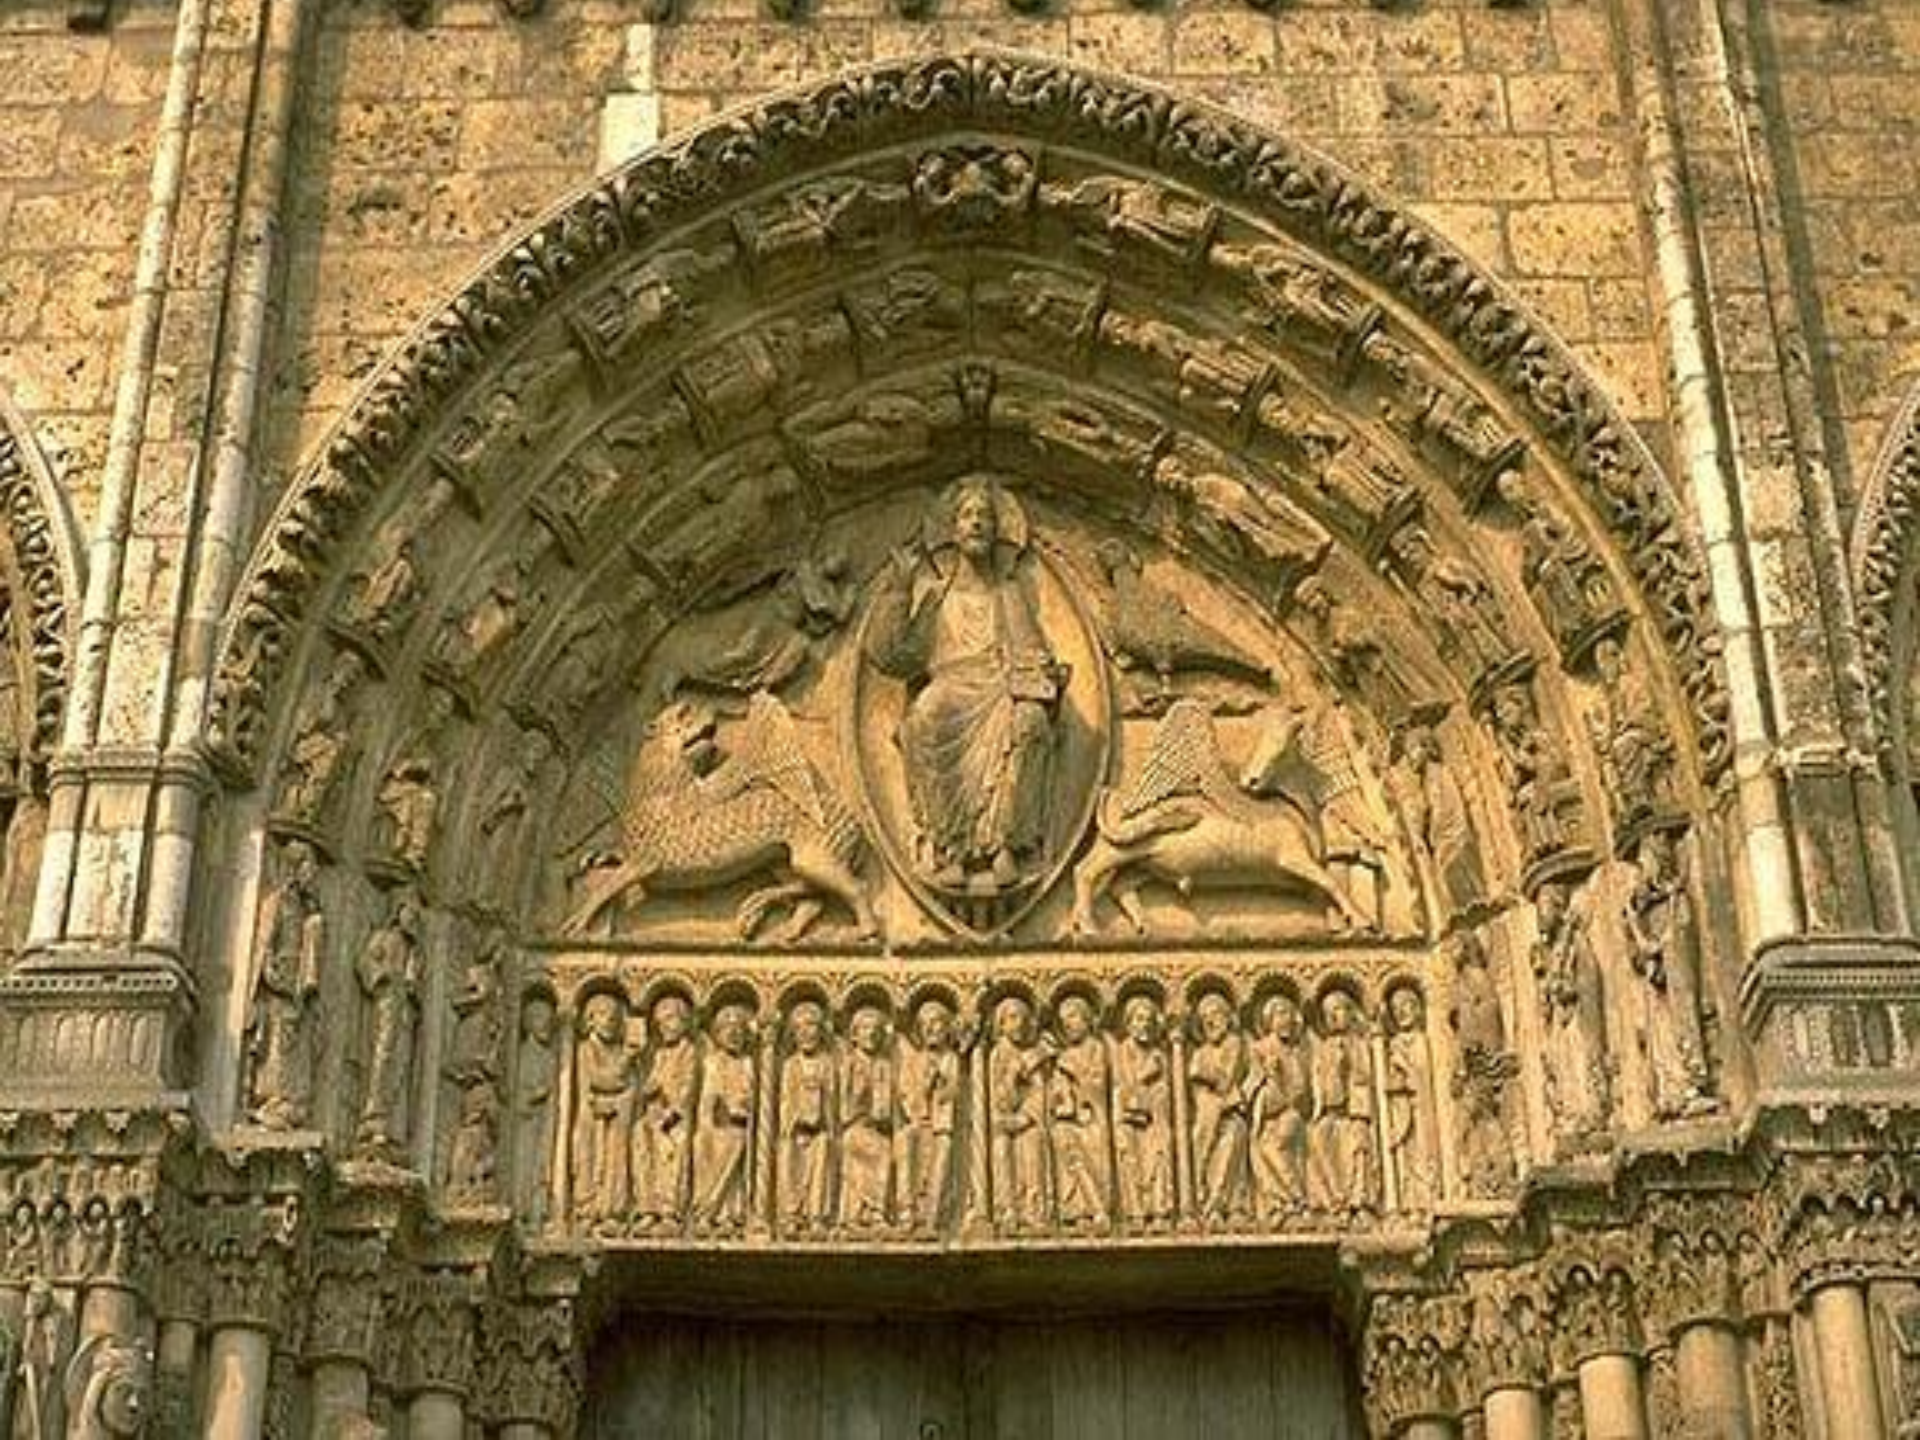

Painting

Duocento - Trecento

A decorative horizontal line spans the width of the slide. On the left side, a dark brown bracket '[' is positioned above the line. On the right side, a teal bracket ']' is positioned above the line. The line itself has a slight gradient from light green on the left to white on the right.